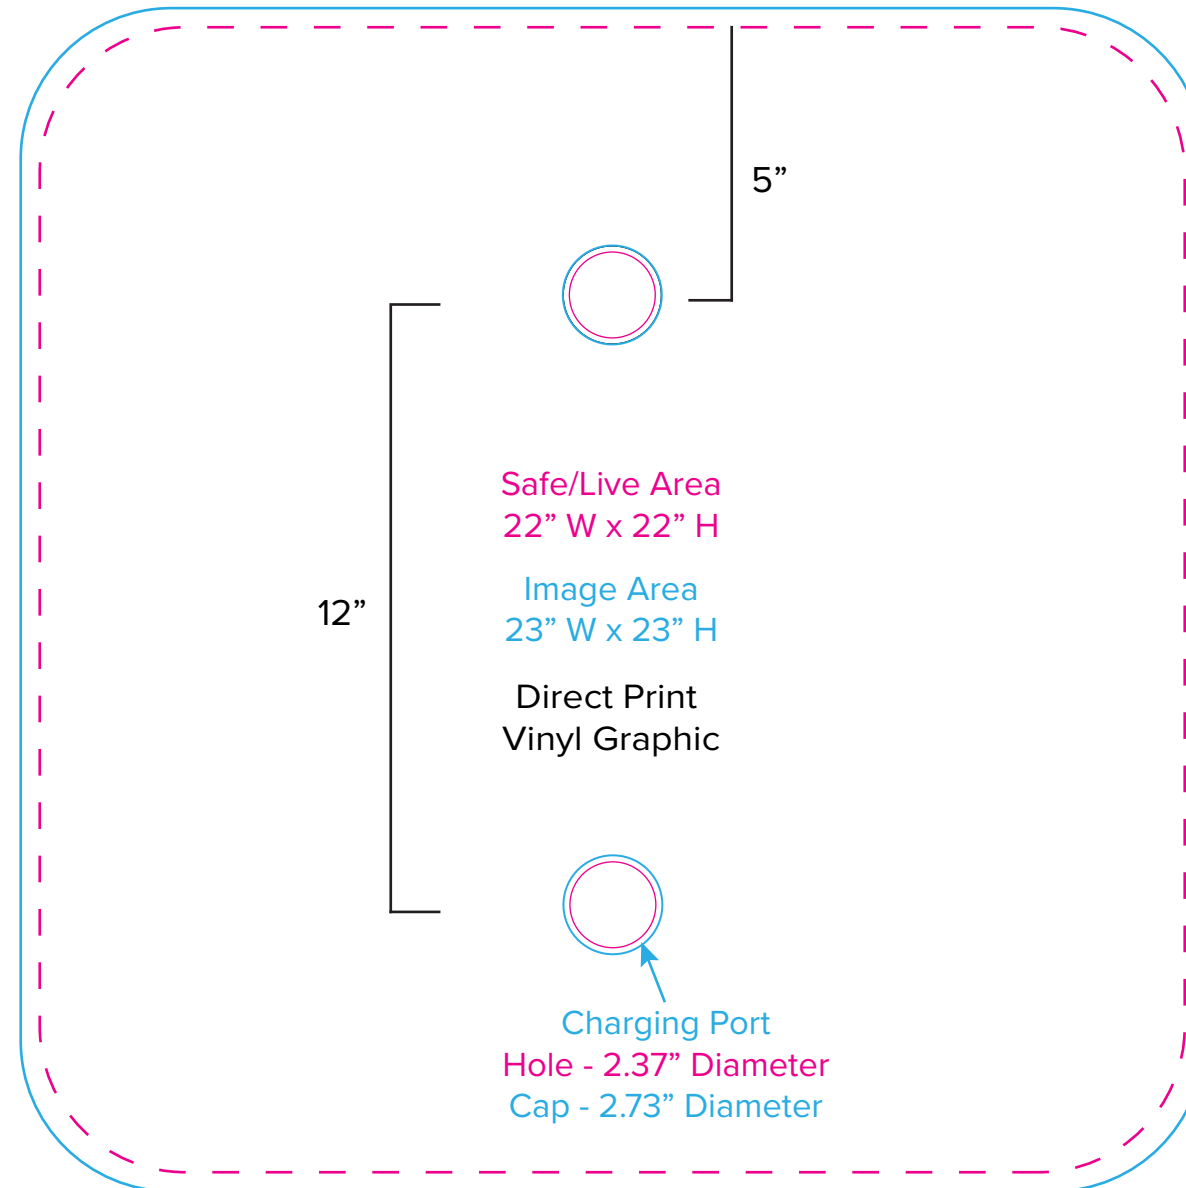

Graphic Template Wireless Charging Table – Direct Print Vinyl Graphic

NOTE: All Raster Art (jpg, tiff,psd, png, etc.) must be at least 100 dpi at print size.
Standard kits are often customized. Please check with Customer Service to ensure that this template matches your specific job.